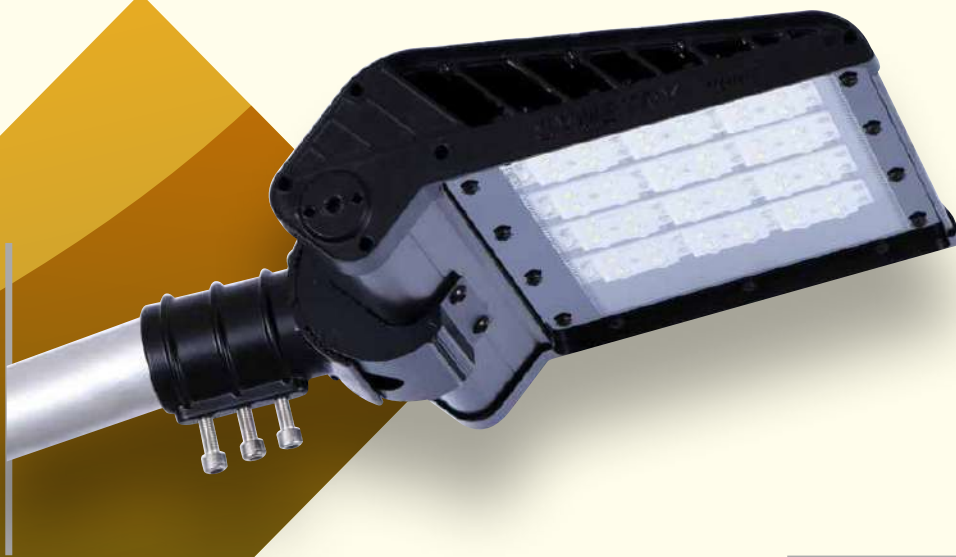

# LED STREET LIGHTING

## LUMINAIRE

WOLF  
SERIES

### FEATURES

- Road lighting complying with relevant standards and glare regulations
- Long life due to thermal design cooling block
- IP66 rating
- Manufacturing complying with EN 60598-1
- Made in Turkey / Entirely domestic manufacturing except for Led and drivers