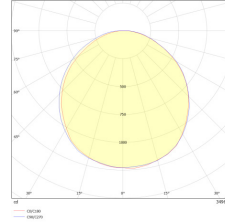

Description

LED Indoor and Office Luminaire

Photometric Distribution:

Complied Standards:

LM 79-08, LM 80
EN 60598-1:2015+A1:2018
EN 60598-2-13:2006+A1:2012+A2:2016
EN 62262:2002
IEC TR 62778:2014

LED Lifetime:

120,000 hours L80

Applications

- Offices and Plaza
- Restaurants and Malls
- Hotels and Residences
- Hospitals and Schools
- Airports
- Railway Stations

CORPORATE

Company
Quality and R&D
Certificates
News
Career

PRODUCTS

Road and Street Luminaires
Floodlights and Area Luminaires
Industrial and Tunnel Luminaires
Indoor and Office Luminaires
Poles and Bollards
IMAJ® Ballasts and Ignitors
GRITCON® Smart Control
GRITSOL® Solar Systems

CONTACT US

E-Mail : sales@grupimaj.com
Phone : +90 212 689 93 08-09-10 (pbx)
Fax : +90 212 689 93 11
GSM : +90 507 699 53 32
Address : Kavaklı district, Deniz Aktaş street, No: 6 |
345520 Beylikdüzü / Istanbul / Turkey