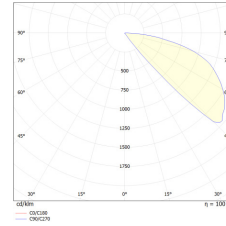

### Specifications

Nominal Power (W)	25 W
Luminous Flux (lm)	2875 - 3375 lumen
Efficacy (lm/W)	115 - 135 lm/W
Nominal Voltage (V)	220 - 240 V / 50 - 60 Hz
Power Factor	> 0.95
IEC Protection Class	Class I
Ingress Protection	IP 65
Impact Protection	IK 08
Colour Rendering Index (CRI)	> 70
Colour Temperature (K)	2700 - 6500 K
Operating Temperature (Ta)	Outdoor -20 °C / +50 °C
Diffuser	PMMA
Optic	PMMA
Surge Protection (kV)	6 - 10 kV
Control Protocols	1-10V DALI ZigBee DMX
Housing	Aluminum - Steel
Dimensions and Weight	250 mm - 2000 mm
Colour Options	All RAL colours

### Description

LED Decorative Lighting Pole

*Photometric Distribution:*

*Complied Standards:*

LM 79-08, LM 80

EN 60598-1:2015+A1:2018

EN 60598-2-13:2006+A1:2012+A2:2016

*LED Lifetime:*